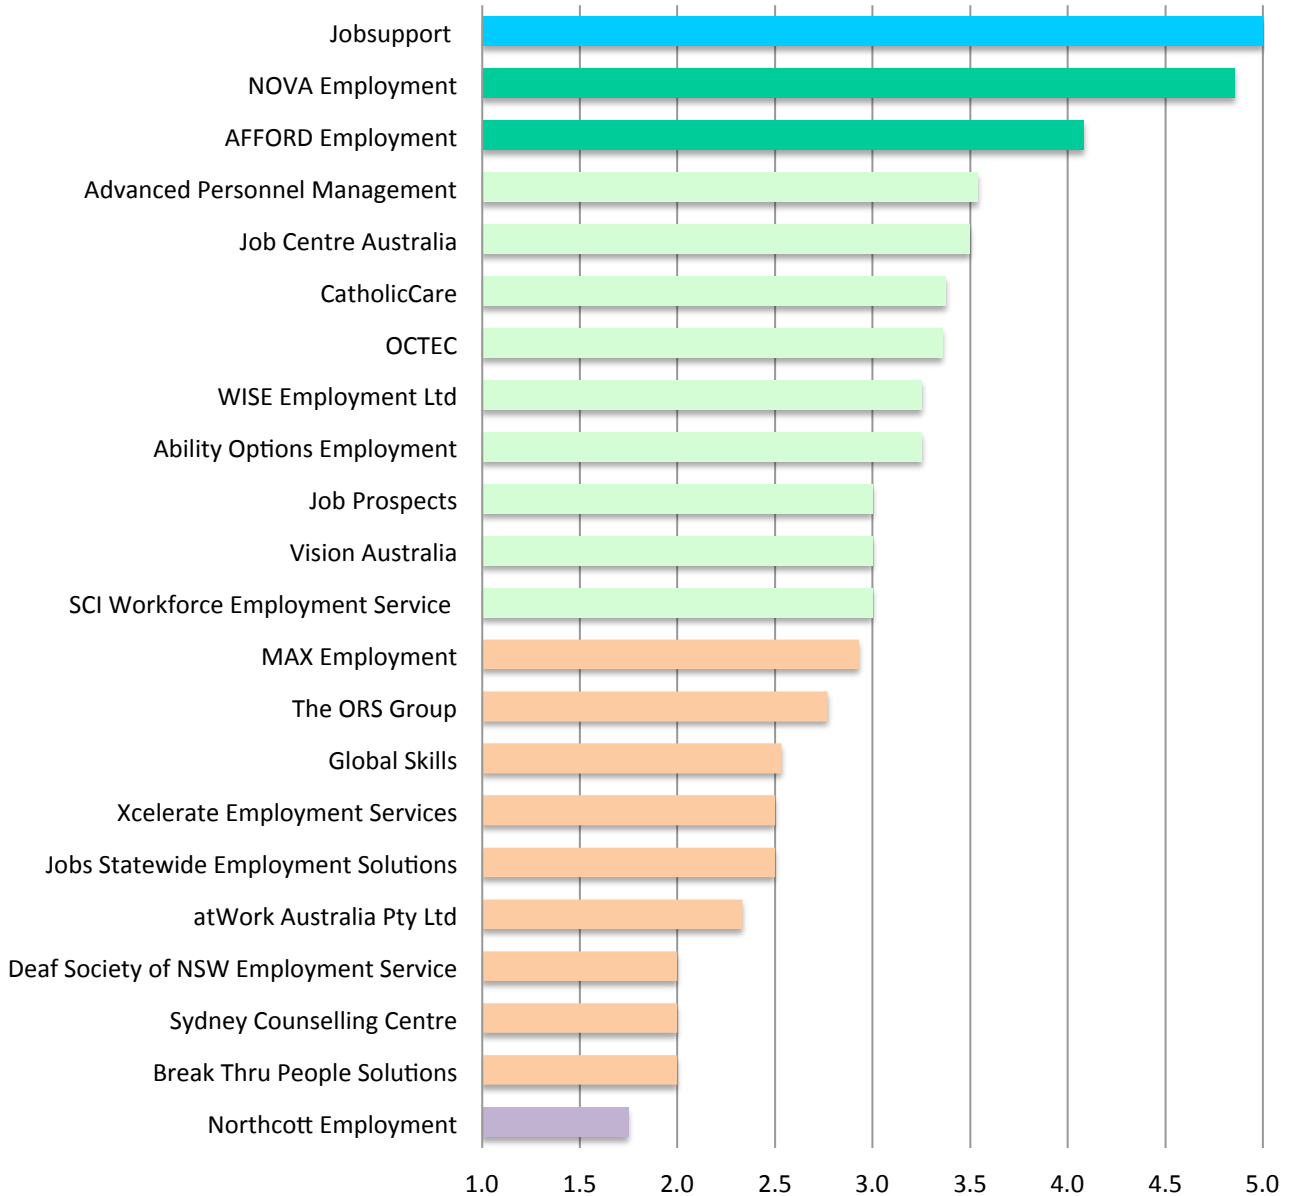

JOBSUPPORT

Achieving employment for people with an intellectual disability

STAR RATINGS UPDATE

Average Star Rating for Sydney DES-ESS services (December 2016)

KEY	 5 average	☆☆☆☆☆	40% or more above average
	 4+ average	☆☆☆☆	20% above to less than 40% or more above average
	 3+ average	☆☆☆	20% below to less than 20% above average
	 2+ average	☆☆	Higher than 50% below to less than 20% below the average
	 1+ average	☆	50% or more below the average.

SYDNEY LABOUR MARKET REGION (LMR) STAR RATINGS - 31st DECEMBER 2016

The Department of Employment has publically released star-ratings for Employment Support Services for the period ending 31st December 2016. The results can be found on the Department of Employment website using the following link: <http://employment.gov.au/disability-employment-services-star-ratings>