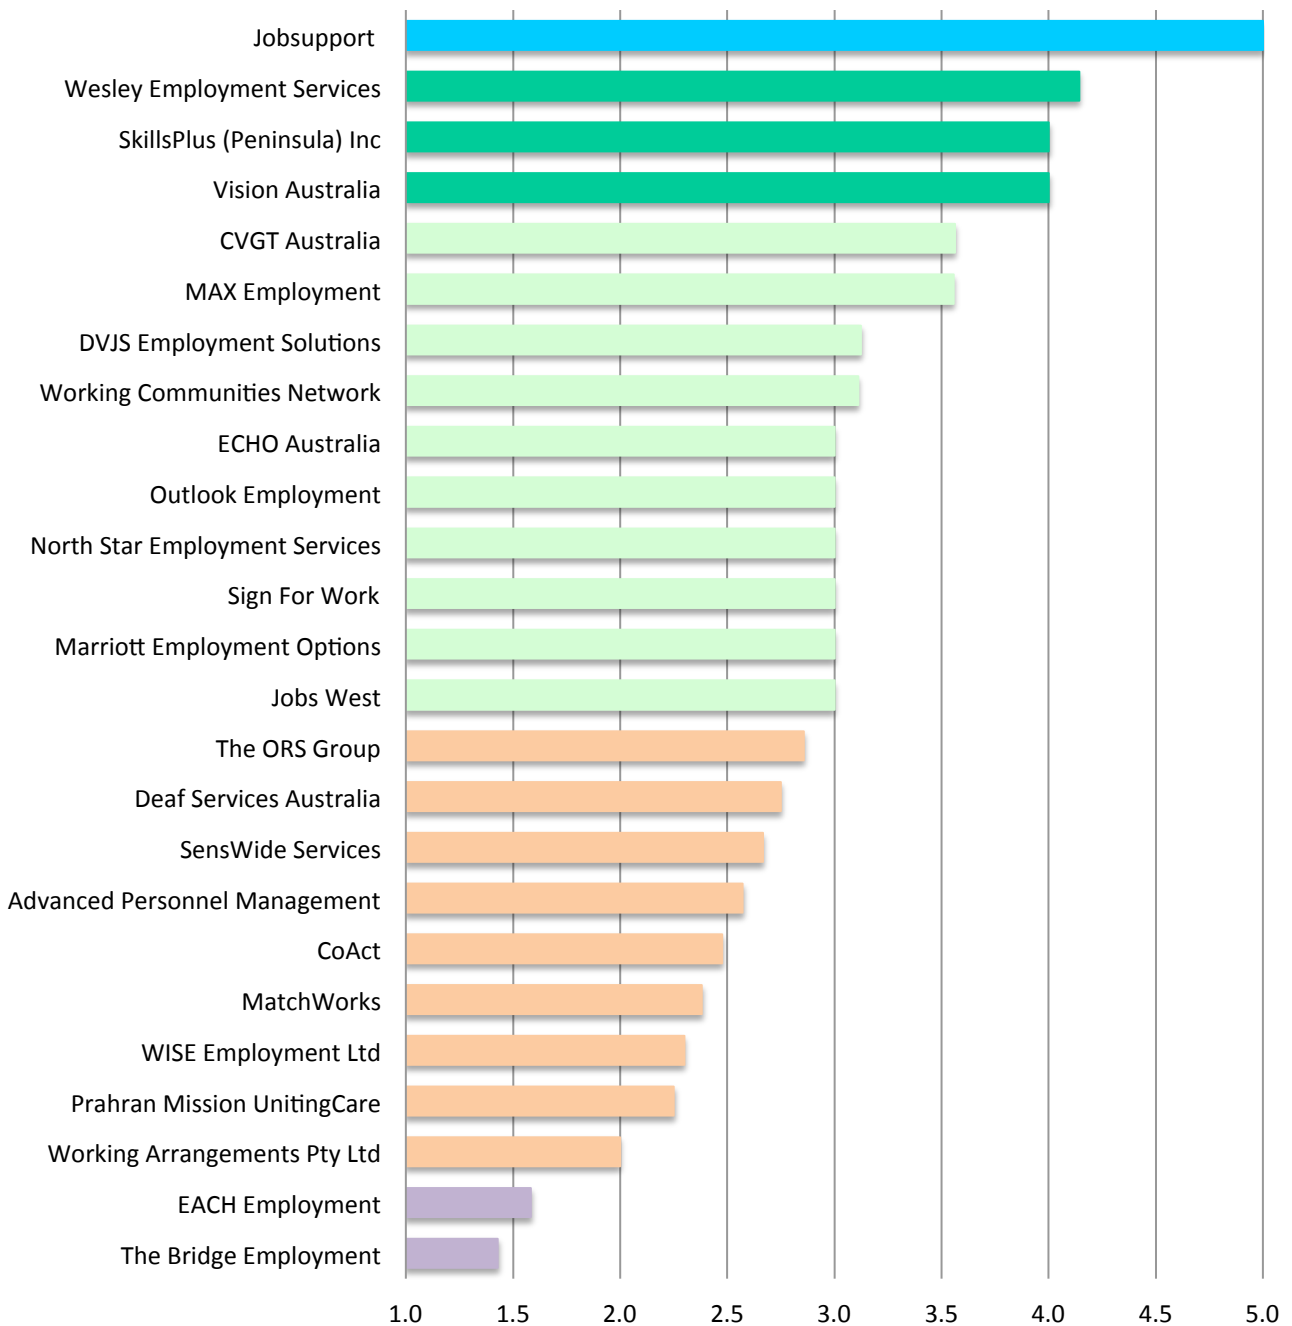

JOB SUPPORT

Achieving employment for people with an intellectual disability

STAR RATINGS UPDATE

Average Star Rating for Melbourne DES-ESS services (March 2016)

KEY	 5 average	☆☆☆☆☆	40% or more above average
	 4+ average	☆☆☆☆	20% above to less than 40% or more above average
	 3+ average	☆☆☆	20% below to less than 20% above average
	 2+ average	☆☆	Higher than 50% below to less than 20% below the average
	 1+ average	☆	50% or more below the average.

MELBOURNE LABOUR MARKET REGION (LMR) STAR RATINGS - 31th MARCH 2016

The Department of Employment has publically released star-ratings for Employment Support Services for the period ending 31st March 2016. The results can be found on the Department of Employment website using the following link: <http://employment.gov.au/disability-employment-services-star-ratings>